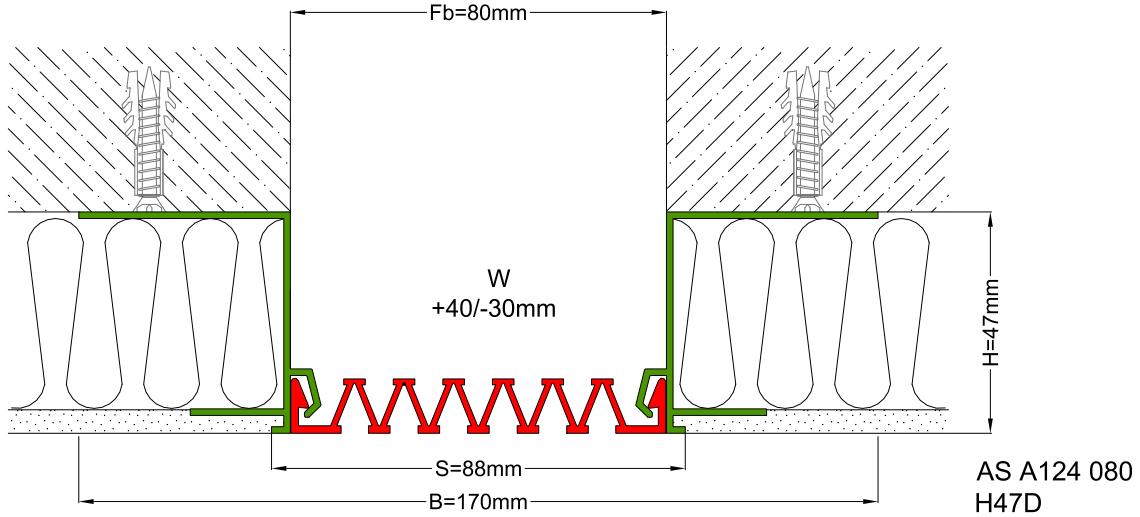

AS A124 flush mounted profile is specially designed for places with insulating board applications and can easily be installed by means of screws to all types of walls. Its ribbed elastomeric gasket gains the profile a remarkable movement ability and slide-in gasket system lets the profile to be used at facades. Profiles up to 150 mm gap are applied with single gasket while the wider ones are with double gaskets joined with a connector profile.

- Application Areas** : Outdoor / Wall
- Ideal for** : Shopping Malls, Airports, Residences, Hospitals, Hotels, Commercial & Public Buildings etc.
- Material** : Mill Finish Aluminum (Anodizing optional), EPDM (Only in Black Color) or TPE Gasket
- Aluminum Alloy** : 6063 AA-USA / EN AW 6063
- Optional Supplies** : Fire Barrier, Waterproof EPDM membrane

* Visuals are representative and the profile configuration may differ depending on the characteristics requested.

LOCATION	MODEL	GAP (Fb) mm	HEIGHT (H) MM	OVERALL WIDTH (B) mm	VISIBLE WIDTH (S) mm	MOVEMENT (W) mm	LOAD CAPACITY	STANDARD LENGTH (mt)
Wall to Wall	AS A124-030	30	47 / 57	120	38	+10 / - 6	N/A	3
	AS A124-050	50	47 / 57	140	58	+20 / -15	N/A	3
	AS A124-080	80	47 / 57	170	88	+40 / -30	N/A	3
	AS A124-100	100	47 / 57	190	108	+20 / -50	N/A	3
	AS A124-150	150	47 / 57	240	158	+30 / -80	N/A	3
	AS A124-200	200	47 / 57	290	208	+40 / -100	N/A	3
	AS A124-200M	200	47 / 57	290	208	+40 / -100	N/A	3

Note: Please ask for different sizes

Profil No Profile Number	AS A124 080	AS A124 080K
Fb (mm)	80	80
H (mm) yaklaşık approx.	47	47
W± (mm) yaklaşık approx.	+40/-30mm	+40/-30mm
Renk Color	Alüminyum: Natürel, Fitiller: Siyah, gri,diğer Aluminum: Natural,Inserts:Black,gre,y,others	
Malzeme Material	Alüminyum, EPDM Kauçuk(siyah),Termoplastik Kauçuk (gri ve diğer) Aluminum, EPDM Rubber(black),Thermoplastic Rubber (grey and others)	
Standart Uzunluk Standard Length	3	