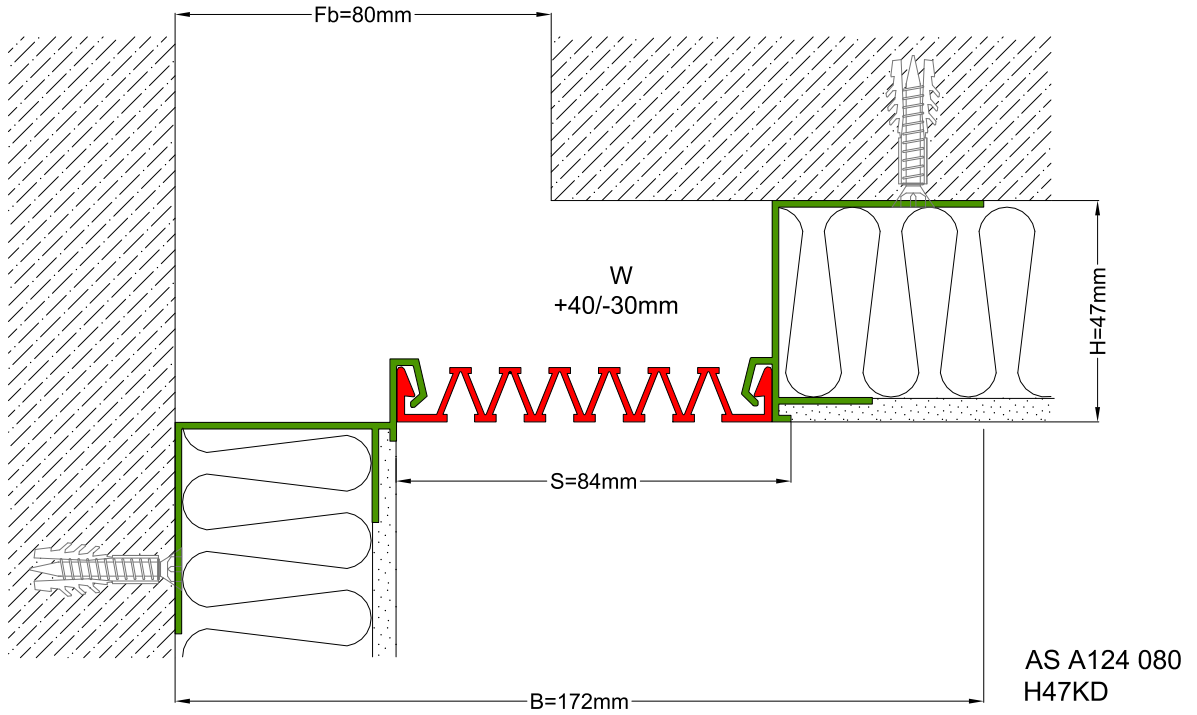

AS A124 flush mounted profile is specially designed for places with insulating board applications and can easily be installed by means of screws to all types of walls. Its ribbed elastomeric gasket gains the profile a remarkable movement ability and slide-in gasket system lets the profile to be used at facades. Profiles up to 150 mm gap are applied with single gasket while the wider ones are with double gaskets joined with a connector profile.

- Application Areas** : Outdoor / Wall
- Ideal for** : Shopping Malls, Airports, Residences, Hospitals, Hotels, Commercial & Public Buildings etc.
- Material** : Mill Finish Aluminum (Anodizing optional), EPDM (Only in Black Color) or TPE Gasket
- Aluminum Alloy** : 6063 AA-USA / EN AW 6063
- Optional Supplies** : Fire Barrier, Waterproof EPDM membrane

* Visuals are representative and the profile configuration may differ depending on the characteristics requested.

LOCATION	MODEL	GAP (Fb) mm	HEIGHT (H) MM	OVERALL WIDTH (B) mm	VISIBLE WIDTH (S) mm	MOVEMENT (W) mm	LOAD CAPACITY	STANDARD LENGTH (mt)
Wall to Wall	AS A124-030	30	47 / 57	120	38	+10 / - 6	N/A	3
	AS A124-050	50	47 / 57	140	58	+20 / -15	N/A	3
	AS A124-080	80	47 / 57	170	88	+40 / -30	N/A	3
	AS A124-100	100	47 / 57	190	108	+20 / -50	N/A	3
	AS A124-150	150	47 / 57	240	158	+30 / -80	N/A	3
	AS A124-200	200	47 / 57	290	208	+40 / -100	N/A	3
	AS A124-200M	200	47 / 57	290	208	+40 / -100	N/A	3

Note: Please ask for different sizes

Profil No Profile Number	AS A124 080	AS A124 080K
Fb (mm)	80	80
H (mm) yaklaşık approx.	47	47
W± (mm) yaklaşık approx.	+40/-30mm	+40/-30mm
Renk Color	Alüminyum: Natürel, Fitiller: Siyah, gri,diğer Aluminum: Natural,Inserts:Black,gre,y,others	
Malzeme Material	Alüminyum, EPDM Kauçuk(siyah),Termoplastik Kauçuk (gri ve diğer) Aluminum, EPDM Rubber(black),Thermoplastic Rubber (grey and others)	
Standart Uzunluk Standard Length	3	