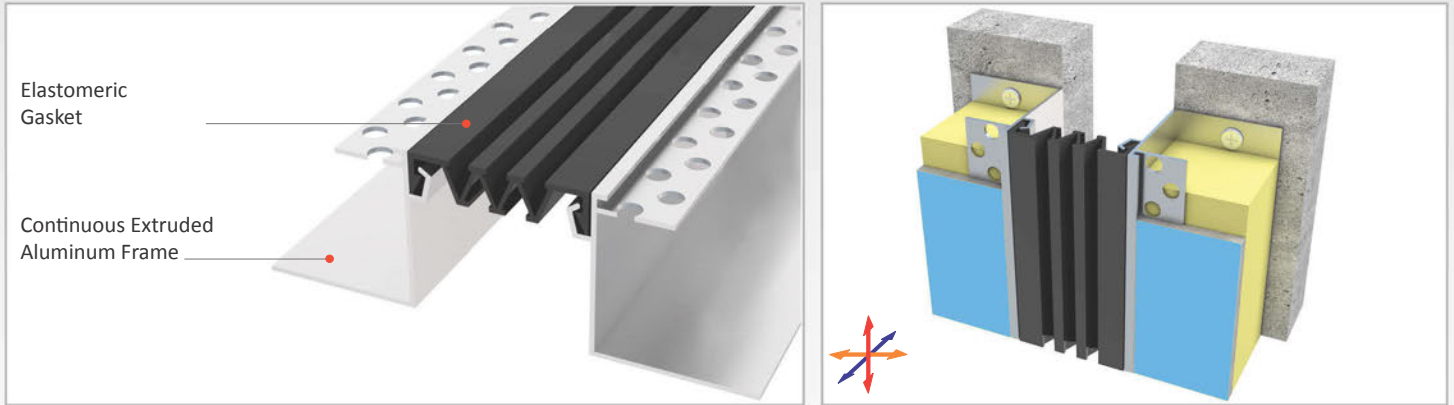

AS A124 flush mounted profile is specially designed for places with insulating board applications and can easily be installed by means of screws to all types of walls. Its ribbed elastomeric gasket gains the profile a remarkable movement ability and slide-in gasket system lets the profile to be used at facades. Profiles up to 150 mm gap are applied with single gasket while the wider ones are with double gaskets joined with a connector profile.

- Application Areas** : Outdoor / Wall
- Ideal for** : Shopping Malls, Airports, Residences, Hospitals, Hotels, Commercial & Public Buildings etc.
- Material** : Mill Finish Aluminum (Anodizing optional), EPDM (Only in Black Color) or TPE Gasket
- Aluminum Alloy** : 6063 AA-USA / EN AW 6063
- Optional Supplies** : Fire Barrier, Waterproof EPDM membrane

* Visuals are representative and the profile configuration may differ depending on the characteristics requested.

LOCATION	MODEL	GAP (Fb) mm	HEIGHT (H) MM	OVERALL WIDTH (B) mm	VISIBLE WIDTH (S) mm	MOVEMENT (W) mm	LOAD CAPACITY	STANDARD LENGTH (mt)
Wall to Wall	AS A124-030	30	47 / 57	120	38	+10 / - 6	N/A	3
	AS A124-050	50	47 / 57	140	58	+20 / -15	N/A	3
	AS A124-080	80	47 / 57	170	88	+40 / -30	N/A	3
	AS A124-100	100	47 / 57	190	108	+20 / -50	N/A	3
	AS A124-150	150	47 / 57	240	158	+30 / -80	N/A	3
	AS A124-200	200	47 / 57	290	208	+40 / -100	N/A	3
	AS A124-200M	200	47 / 57	290	208	+40 / -100	N/A	3

Note: Please ask for different sizes

Profil No Profile Number	AS A124 080	AS A124 080K
Fb (mm)	80	80
H (mm) yaklaşık approx.	47	47
W± (mm) yaklaşık approx.	+40/-30mm	+40/-30mm
Renk Color	Alüminyum: Natürel, Fitiller: Siyah, gri,diğer Aluminum: Natural,Inserts:Black,gre,y,others	
Malzeme Material	Alüminyum, EPDM Kauçuk(siyah),Termoplastik Kauçuk (gri ve diğer) Aluminum, EPDM Rubber(black),Thermoplastic Rubber (grey and others)	
Standart Uzunluk Standard Length	3	