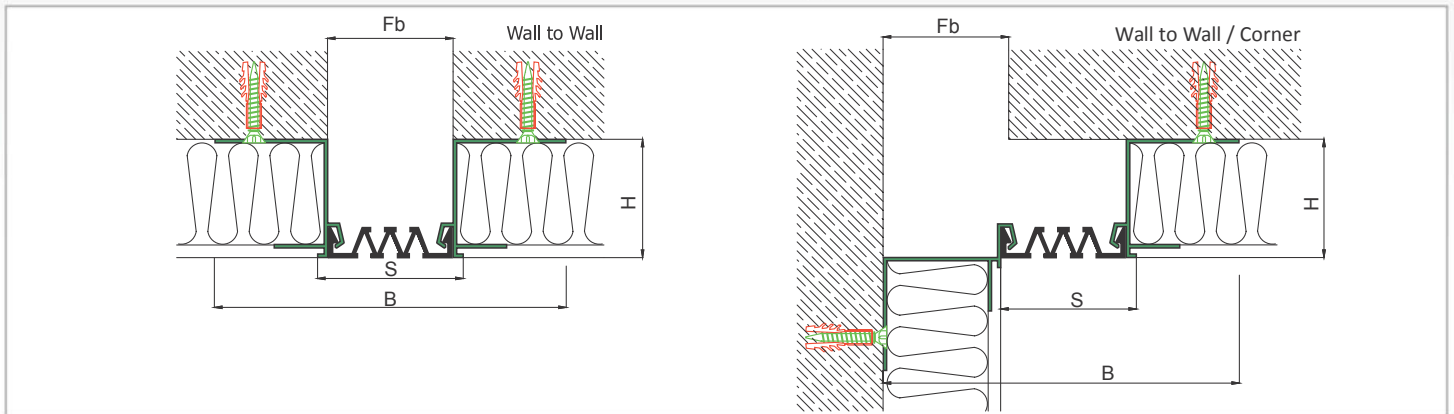

AS A124 flush mounted profile is specially designed for places with insulating board applications and can easily be installed by means of screws to all types of walls. Its ribbed elastomeric gasket gains the profile a remarkable movement ability and slide-in gasket system lets the profile to be used at facades. Profiles up to 150 mm gap are applied with single gasket while the wider ones are with double gaskets joined with a connector profile.

- Application Areas** : Outdoor / Wall
- Ideal for** : Shopping Malls, Airports, Residences, Hospitals, Hotels, Commercial & Public Buildings etc.
- Material** : Mill Finish Aluminum (Anodizing optional), EPDM (Only in Black Color) or TPE Gasket
- Aluminum Alloy** : 6063 AA-USA / EN AW 6063
- Optional Supplies** : Fire Barrier, Waterproof EPDM membrane

* Visuals are representative and the profile configuration may differ depending on the characteristics requested.

LOCATION	MODEL	GAP (Fb) mm	HEIGHT (H) MM	OVERALL WIDTH (B) mm	VISIBLE WIDTH (S) mm	MOVEMENT (W) mm	LOAD CAPACITY	STANDARD LENGTH (mt)
Wall to Wall	AS A124-030	30	47 / 57	120	38	+10 / - 6	N/A	3
	AS A124-050	50	47 / 57	140	58	+20 / -15	N/A	3
	AS A124-080	80	47 / 57	170	88	+40 / -30	N/A	3
	AS A124-100	100	47 / 57	190	108	+20 / -50	N/A	3
	AS A124-150	150	47 / 57	240	158	+30 / -80	N/A	3
	AS A124-200	200	47 / 57	290	208	+40 / -100	N/A	3
	AS A124-200M	200	47 / 57	290	208	+40 / -100	N/A	3

Note: Please ask for different sizes

Profil No Profile Number	AS A124 080	AS A124 080K
Fb (mm)	80	80
H (mm) yaklaşık approx.	47	47
W± (mm) yaklaşık approx.	+40/-30mm	+40/-30mm
Renk Color	Alüminyum: Natürel, Fitiller: Siyah, gri,diğer Aluminum: Natural,Inserts:Black,gre,y,others	
Malzeme Material	Alüminyum, EPDM Kauçuk(siyah),Termoplastik Kauçuk (gri ve diğer) Aluminum, EPDM Rubber(black),Thermoplastic Rubber (grey and others)	
Standart Uzunluk Standard Length	3	